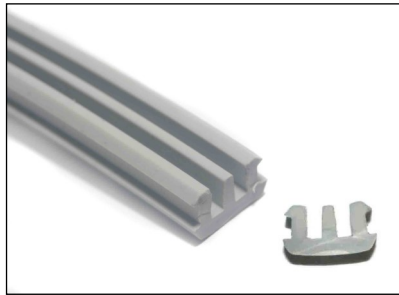

External Covers

Screw cover for Series 4 Windows

Series 21/29 Doors

Through Fix Trims (Internal)

Series 3 Window Screw Cover

SE COV 102

SE COV 103

Internal Covers

Clamp Trim Screw Cover

SE COV 107

- Screw cover available in three colours:
 - *Black*
 - *White*
 - *Grey*
- Please reach our to our team for pricing.

Find our other instructions at www.seaglaze.co.uk

Professional