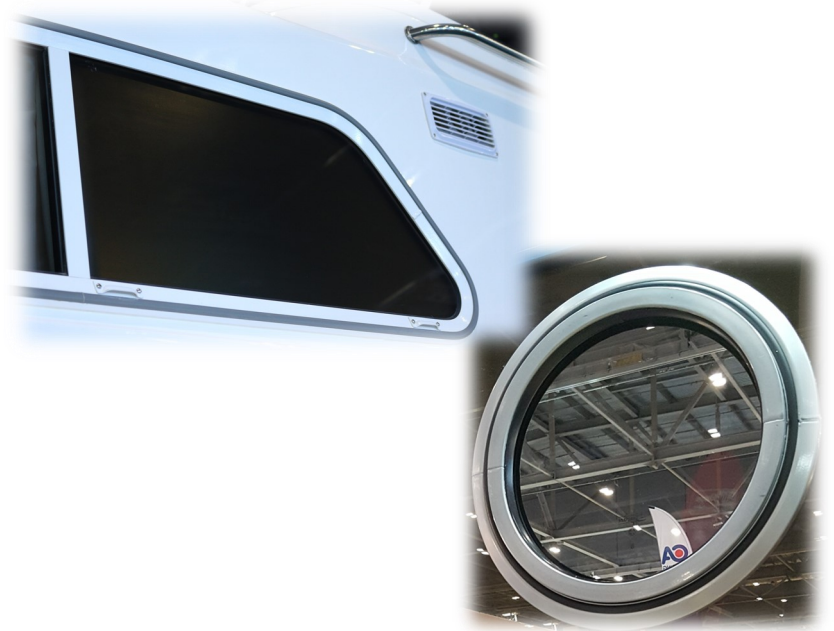

- Screw cover available in three colours:
  - *Black*
  - *White*
  - *Grey*
- Please reach our to our team for pricing.