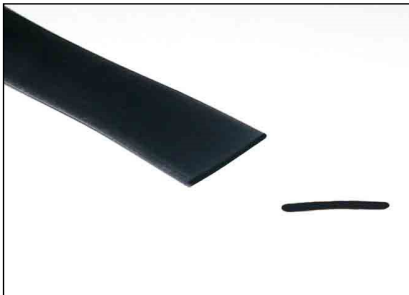

External Covers

Screw cover for Series 4 Windows

Series 21/29 Doors

Through Fix Trims (Internal)

Series 3 Window Screw Cover

SE COV 102

SE COV 103

Internal Covers

Clamp Trim Screw Cover

SE COV 107

- Screw cover available in three colours:
 - *Black*
 - *White*
 - *Grey*
- Please reach our to our team for pricing.

Find our other instructions at www.seaglaze.co.uk

Professional