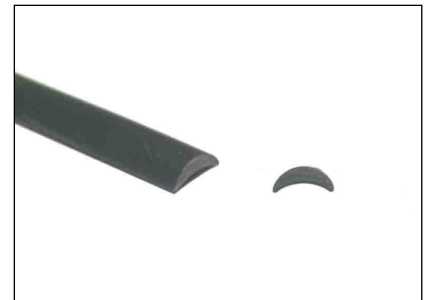

External Covers

Screw cover for Series 4 Windows

Series 21/29 Doors

Through Fix Trims (Internal)

Series 3 Window Screw Cover

SE COV 102

SE COV 103

Internal Covers

Clamp Trim Screw Cover

SE COV 107

- Screw cover available in three colours:
 - *Black*
 - *White*
 - *Grey*
- Please reach our to our team for pricing.

Find our other instructions at www.seaglaze.co.uk

Professional