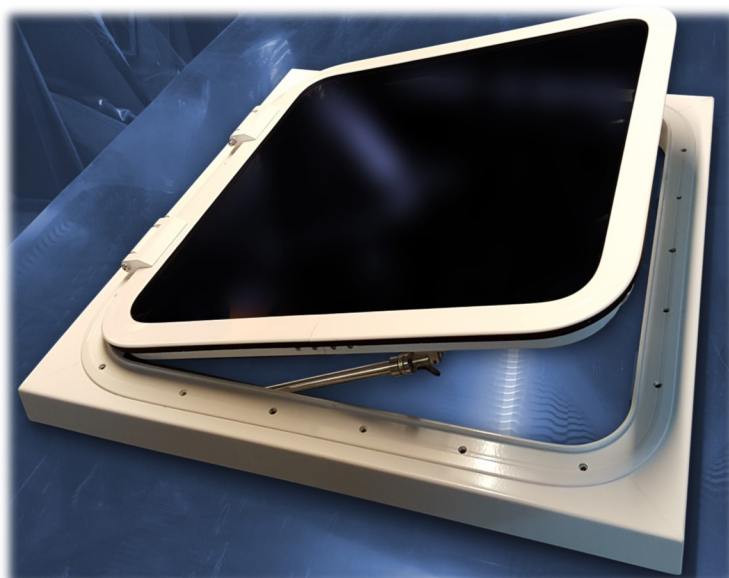

Seaglaze Marine Windows

Hardy Owners Hatch

After nearly two years, a thorough re-design and test fittings with the help of the Hardy Owners Association, Seaglaze Marine are pleased to announce the new version of the Hardy Weather-tight Hatch for the Family Pilot.

Hardy Membership £599 including VAT
Non Hardy Members £635 including VAT

This sleek design includes a dedicated anodised and powder coat finished shroud in White, which neatly covers the base frame and is shaped to match the topside camber of the coach roof.

It comes complete with 6mm Clear glass with one Oyster Stay which allows a greater angle of opening and a locking mechanism, with an additional gas strut which aids the soft opening and closing operation of the hatch when in use, and locking handles

The Hatch is designed to have the hinges located on the forward end, which allows for gentle through ventilation of the cabin area.

Also included with the hatch is an Installation kit. This consists of;

2 x Black Arbo Tape,
1 x tube of Tuff Gel
1 x Clear gap sealer,

We will be publishing more information on our Owners Association website at:

www.marinewindows.com

All prices are subject to Carriage and Packing

The hatches are made to order and approximate lead time is 5 weeks.

We will be showing the Hatch at the various Boat Shows we will be attending in the coming months.

Seaglaze can be contacted on the above email or phone.