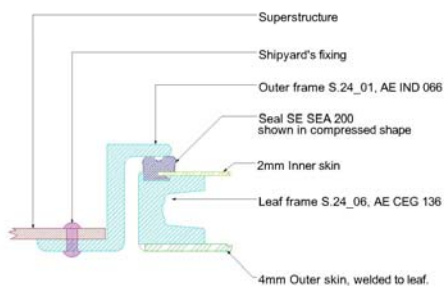

The Seaglaze Series 24 Heavy Duty Weathertight Door has been specifically styled to look simple and elegant and yet incorporate significant hidden strength.

A robust custom extruded aluminium section is used to form the outer edge of the door leaf. It has a welded flush panel on the outside and a removable panel on the inner face. Within the thickness of this section there is room for numerous dogging options, either operated individually or from a single handle/wheel; pneumatic or hydraulic operation is also available. A marine grade lock can be fitted, which can include common/master key facilities.

As with all our doors, the Series 24 offers broad design flexibility and can be fabricated to any size and specification. It can be left fully paneled or when specified, be fitted with a window. Hinging is normally by adjustable, polished, stainless bushed hinges, but a Pantograph version is also available. The Outer Frame may be either Through Fix or Clamp In.

Seaglaze Series 24 Clamp In Style Door

STANDARD DESIGN FEATURES

- Custom Sizes
- 3 Dogs With Link Operated Dogging System
- Welded Frame and Skin Construction
- Marine Grade Aluminium
- 4mm Aluminium Outer Panel As Standard
- 150mm Radius Corners
- Bolt In Frame
- Powder Coated Finish
- Robust Gasket
- All Inside Door Components are Marine
- No Exposed Seams
- Stainless Steel Dogs, Shafts and Handles
- Nylon Internal Striker Wedges
- Fastening pitch standard M6 csk at 100mm