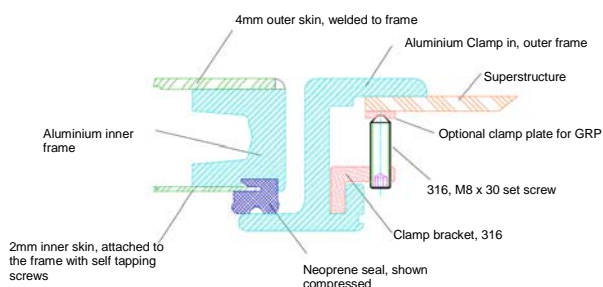

The Seaglaze Series 24 Heavy Duty Weathertight Door has been specifically styled to look simple and elegant and yet incorporate significant hidden strength.

A robust custom extruded aluminium section is used to form the outer edge of the door leaf. It has a welded flush panel on the outside and a removable panel on the inner face. Within the thickness of this section there is room for numerous dogging options, either operated individually or from a single handle/wheel; pneumatic or hydraulic operation is also available. A marine grade lock can be fitted, which can include common/master key facilities.

As with all our doors, the Series 24 offers broad design flexibility and can be fabricated to any size and specification. It can be left fully paneled or when specified, be fitted with a window. Hinging is normally by adjustable, polished, stainless bushed hinges, but a Pantograph version is also available. The Outer Frame may be either Through Fix or Clamp In.

Seaglaze Series 24 Clamp In Style Door

STANDARD DESIGN FEATURES

- Custom Sizes
- 3 Dogs With Link Operated Dogging System
- Welded Frame and Skin Construction
- Marine Grade Aluminium
- 4mm Aluminium Outer Panel As Standard
- 150mm Radius Corners
- Bolt In Frame
- Powder Coated Finish
- Robust Gasket
- All Inside Door Components are Marine
- No Exposed Seams
- Stainless Steel Dogs, Shafts and Handles
- Nylon Internal Striker Wedges
- Fastening pitch standard M6 csk at 100mm