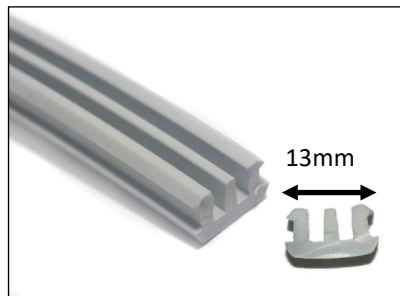

External Covers

Screw cover for Series 4 Windows

Series 21/29 Doors

Through Fix Trims (Internal)

Series 3 Window Screw Cover

SE COV 102

SE COV 103

Internal Covers

Clamp Trim Screw Cover

SEV COV 107

- Screw cover available in three colours:
 - *Black*
 - *White*
 - *Grey*
- Priced at £1 a meter with a minimum order of £25 excludes vat/delivery

Find our other instructions at www.seaglaze.co.uk