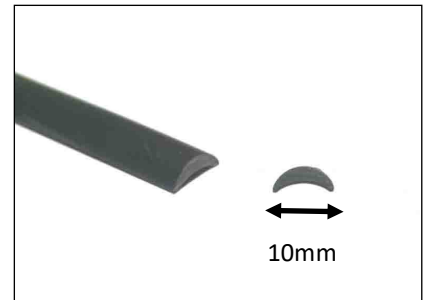

External Covers

Screw cover for Series 4 Windows

Series 21/29 Doors

Through Fix Trims (Internal)

Series 3 Window Screw Cover

SE COV 102

SE COV 103

Internal Covers

Clamp Trim Screw Cover

SEV COV 107

- Screw cover available in three colours:
 - *Black*
 - *White*
 - *Grey*
- Priced at £1 a meter with a minimum order of £25 excludes vat/delivery

Find our other instructions at www.seaglaze.co.uk