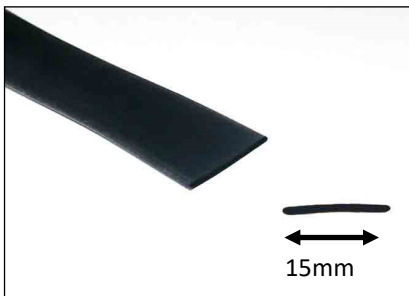

External Covers

Screw cover for Series 4 Windows

Series 21/29 Doors

Through Fix Trims (Internal)

Series 3 Window Screw Cover

SE COV 102

SE COV 103

Internal Covers

Clamp Trim Screw Cover

SEV COV 107

- Screw cover available in three colours:
 - *Black*
 - *White*
 - *Grey*
- Priced at £1 a meter with a minimum order of £25 excludes vat/delivery

Find our other instructions at www.seaglaze.co.uk